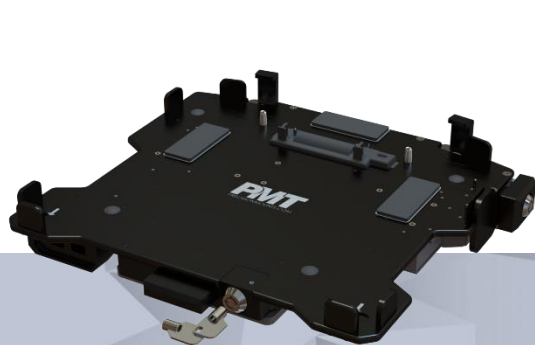

# PANASONIC TOUGHBOOK® 33 VEHICLE DOCK

## FEATURES

- CNC machined aircraft grade aluminum construction for strength and durability
- Ergonomic low-profile design for safety and ease of operating
- Universal mounting plate with VESA 75
- Floating docking connector ensures reliable connectivity
- Docking connector cover reduces potential damage to critical components
- Key lockable for theft deterrence
- Integrated cable management
- Integrated genuine Panasonic electronics
- Available with dual RF pass through connections
- Available with kitted power supply featuring LED indicator light on output cable
- Available without electronics as a locking cradle
- Lite version removes video output connectors
- Optional Screen Lock Module available for laptop theft deterrence
- 3 year limited warranty

## PORT REPLICATIONS

2 x RJ45	15.6 VDC Power Input
2 x USB 3.0	1 x HDMI*
2 x USB 2.0	1 x VGA*
1 x RS-232 (Serial)	2 x RF Pass-Through (TNC)*
2 x USB 2.0 (Front Facing)	*Optional

WEIGHT	HEIGHT	WIDTH	DEPTH
7.15 - 9.40 lbs	2.87"	12.73" – 13.47"	12.60"

## PANASONIC TOUGHBOOK® 33 VEHICLE DOCK PART NUMBER LISTING