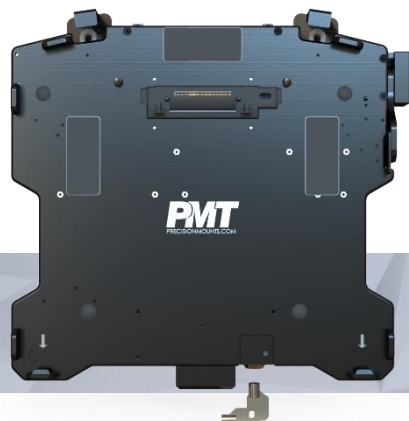

# PANASONIC TOUGHBOOK® 33 VEHICLE DOCK

## FEATURES

- CNC machined aircraft grade aluminum construction for strength and durability
- Ergonomic low-profile design for safety and ease of operating
- Universal mounting plate with VESA 75
- Floating docking connector ensures reliable connectivity
- Docking connector cover reduces potential damage to critical components
- Key lockable for theft deterrence
- Integrated cable management
- Integrated genuine Panasonic electronics
- Available with dual RF pass through connections
- Available with kitted power supply featuring LED indicator light on output cable
- Available without electronics as a locking cradle
- Lite version removes video output connectors
- Optional Screen Lock Module available for laptop theft deterrence
- 3 year limited warranty

## PORT REPLICATIONS

2 x RJ45	15.6 VDC Power Input
2 x USB 3.0	1 x HDMI*
2 x USB 2.0	1 x VGA*
1 x RS-232 (Serial)	2 x RF Pass-Through (TNC)*
2 x USB 2.0 (Front Facing)	*Optional

WEIGHT	HEIGHT	WIDTH	DEPTH
7.15 - 9.40 lbs	2.87"	12.73" – 13.47"	12.60"