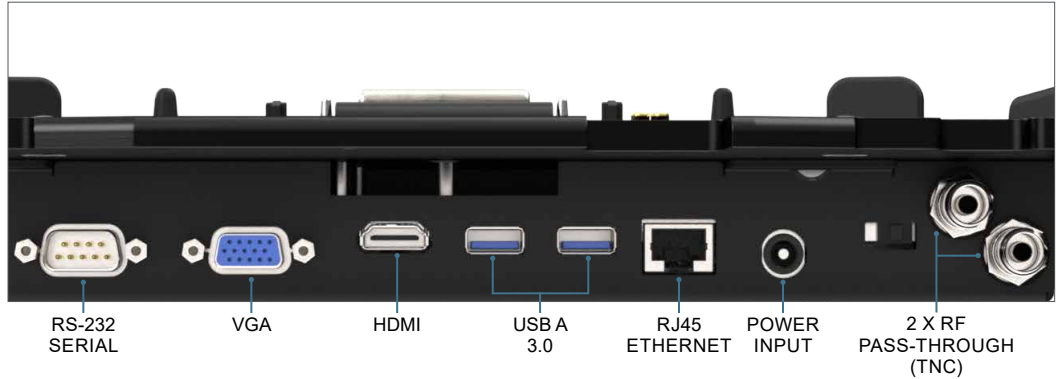

DOCKING STATION FOR PANASONIC TOUGHBOOK® G2 LAPTOP AND TOUGHBOOK® 20

PORT REPLICATION

- 1 x RJ45 Ethernet (10/100/1000 Mbps)
- 2 x USB A 3.0
- 1 x HDMI (option)
- 1 x VGA
- 1 x RS-232
- 2 x Dual RF Pass-Through (option)
- 15.6 Power Input

PRODUCT SELECTION

ITEM NUMBER	DESCRIPTION	USB A 3.0	RJ45 Ethernet	RS-232 Serial	15.6VDC Power Input	2 x RF Pass-Through (TNC)	VGA	HDMI
AS7.P020.100	DOCKING STATION FOR PANASONIC TOUGHBOOK® G2 LAPTOP AND TOUGHBOOK® 20 FULL NPT	2	1	1	1	None	1	Yes
AS7.P020.102	DOCKING STATION FOR PANASONIC TOUGHBOOK® G2 LAPTOP AND TOUGHBOOK® 20 FULL DPT	2	1	1	1	Yes	1	Yes
AS7.P020.104	CRADLE FOR PANASONIC TOUGHBOOK® G2 LAPTOP AND TOUGHBOOK® 20	0	0	0	0	None	0	None
AS7.P020.600	DOCKING STATION FOR PANASONIC TOUGHBOOK® G2 LAPTOP AND TOUGHBOOK® 20 LITE NPT	2	1	1	1	None	1	None
AS7.P020.602	DOCKING STATION FOR PANASONIC TOUGHBOOK® G2 LAPTOP AND TOUGHBOOK® 20 LITE DPT	2	1	1	1	Yes	1	None

* Versions with power adapter also available denoted by '-ps' suffix on part number

OPTIONAL ACCESSORIES

ITEM NUMBER	DESCRIPTION
PS001	PANASONIC 120W POWER ADAPTER WITH LED