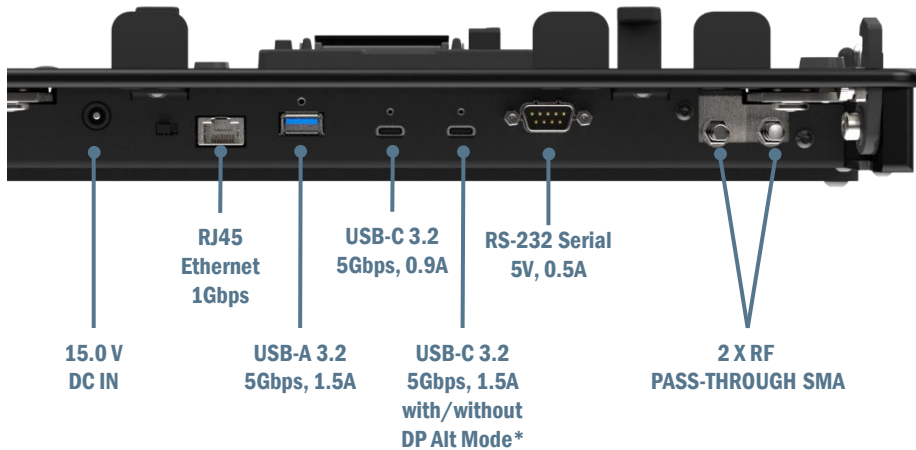

FEATURES

- CNC machined aircraft grade aluminum construction for a lightweight, ultra-rugged solution
- Black anodized and epoxy powder coat finishes provide years of durable and easy maintenance
- Slim, low-profile design offering maximum usable cabin space and ultimate vehicle operator comfort and safety
- Genuine Panasonic electronics for maximum reliability
- Connector pin protective cover to reduce risk of pin damage
- Key lockable for increased theft deterrence
- VESA 75 mounting pattern makes integration with existing mounting equipment simple and fast
- Rear-facing connector ports with integrated cable tie rail offers organized and tidy wiring for a cleanly finished installation
- Docked / Undocked visual indicator
- LED status indicator showing dock powered (red) / dock powered with computer connected (green)
- Backwards compatible with TOUGHBOOK 55
- 3-year limited warranty

TECHNICAL SPECIFICATIONS

WEIGHT	HEIGHT	WIDTH	DEPTH
8.45 - 10.30 lbs	2.89"	13.78"	12.28"

TESTING/CERTIFICATIONS PENDING

- TOUGHBOOK Certified
- 75G Shock
- MIL-STD 810 H
- Vibration & Shock
- Cycle Latch/Unlatch 30,000 cycles
- Shock Crash Test Simulated 30mph sled crash test
- Environmental
- SAE J1455
- FCC, CE, UKCA, RoHS

Item number versions with power adapter (11-16VDC input) included are also available, denoted by '-PS' suffix on item number, e.g. AS7.P056.100-PS

REAR

FRONT

*USB-C to HDMI DisplayPort Alternate Mode cables can be purchased readily from a number of electrical suppliers in the market