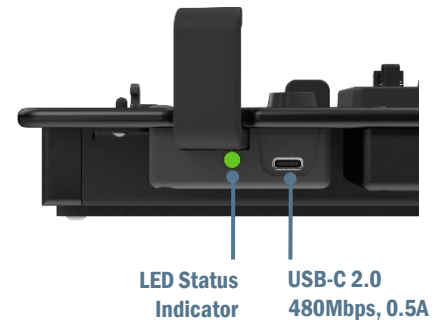

FEATURES

- CNC machined aircraft grade aluminum construction for a lightweight, ultra-rugged solution
- Black anodized and epoxy powder coat finishes provide years of durable and easy maintenance
- Slim, low-profile design offering maximum usable cabin space and ultimate vehicle operator comfort and safety
- Genuine Panasonic electronics for maximum reliability
- Connector pin protective cover to reduce risk of pin damage
- Key lockable for increased theft deterrence
- VESA 75 mounting pattern makes integration with existing mounting equipment simple and fast
- Rear-facing connector ports with integrated cable tie rail offers organized and tidy wiring for a cleanly finished installation
- Docked / Undocked visual indicator
- LED status indicator showing dock powered (red) / dock powered with computer connected (green)
- Backwards compatible with TOUGHBOOK 55
- 3-year limited warranty

PART NUMBERS AND PORT REPLICATION

ITEM NUMBER	DESCRIPTION	PORT REPLICATION								
		USB-C 480Mbps, 0.5A (Front)	USB-A 5Gbps, 1.5A	USB-C 5Gbps, 0.9A	USB-C 5Gbps, 1.5A WITH DisplayPort Alternate Mode*	USB-C 5Gbps, 1.5A WITHOUT DisplayPort Alternate Mode	LAN 1Gbps	RS-232 Serial	15.0 V DC IN	2 X RF PASS-THROUGH
AS7.P056.100	Docking Station For Panasonic TOUGHBOOK® 56 Lite NPT	1	1	1	0	1	1	0	1	No
AS7.P056.102	Docking Station For Panasonic TOUGHBOOK® 56 Lite DPT	1	1	1	0	1	1	0	1	Yes
AS7.P056.104	Cradle For Panasonic TOUGHBOOK® 56	-	-	-	-	-	-	-	-	No
AS7.P056.110	Docking Station For Panasonic TOUGHBOOK® 56 Full NPT	1	1	1	1	0	1	1	1	No
AS7.P056.112	Docking Station For Panasonic TOUGHBOOK® 56 Full DPT	1	1	1	1	0	1	1	1	Yes

Item number versions with power adapter (11-16VDC input) included are also available, denoted by '-PS' suffix on item number, e.g. AS7.P056.100-PS

REAR

FRONT

*USB-C to HDMI DisplayPort Alternate Mode cables can be purchased readily from a number of electrical suppliers in the market