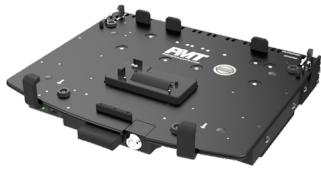

DOCKING STATION FOR PANASONIC TOUGHBOOK® 56/ TOUGHBOOK® 55

ITEM NUMBERS:

- AS7.P056.100 Lite NO RF
- AS7.P056.102 Lite DUAL RF
- AS7.P056.104 No Electronics Cradle
- AS7.P056.110 Full NO RF
- AS7.P056.112 Full DUAL RF

- Compatible with Panasonic TOUGHBOOK® 56 and TOUGHBOOK® 55 laptops
- 'Full' or 'Lite' configuration available, 'Lite' removes Serial RS-232 Port and DisplayPort Alt mode on the USB-C port
- Port replication includes: USB-C 3.2 (x2), USB-A 3.2, Ethernet, Serial RS-232, USB-C 2.0 (front)
- CNC machined aluminum construction offers ultimate rugged performance in harsh environments
- Auto-latching feature for operator safety and convenience
- OEM Panasonic electronics providing reliable connectivity during mission critical operations
- Connector pin shutter cover to reduce risk of accidental damage
- Optional screen support arm (sold separately) offers increased rugged performance and reduced device wear and tear
- Optional RF pass-through connectors for WiFi, GPS or cellular allowing use of external antennas
- Rear facing ports keeps cables within footprint of the dock via integrated cable restraint / cable management system
- Extreme compact size and slim, low-profile design preserves cabin space whilst maximising operator comfort and safety
- Floating connector design ensures reliable functionality
- Convenient, front-located push-to-release latch
- Front LED indicator provides docking station status information; dock powered, no computer connected (red) / dock powered with computer connected (green)
- Flexible non-captured locking mechanism allows use with or without a key whilst increasing theft deterrence
- Available in no-electronics cradle version
- 3-Year Limited Warranty

CERTIFICATES & TESTING:

- Panasonic TOUGHBOOK® Certified
- 75G Shock
- MIL-STD 810 H
- Vibration & Shock
- Cycle Latch/Unlatch 30,000 cycles
- Shock Crash Test Simulated 30mph sled crash test
- Environmental
- SAE J1455
- FCC, CE, UKCA, RoHS