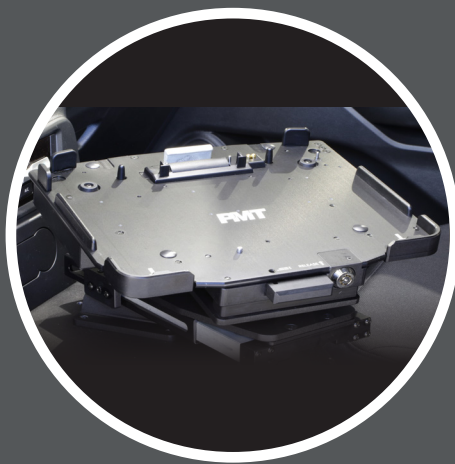

# Panasonic DOCKING STATIONS

FOR YOUR LAPTOP AND TABLET

**PMT** precision  
mounting  
technologies