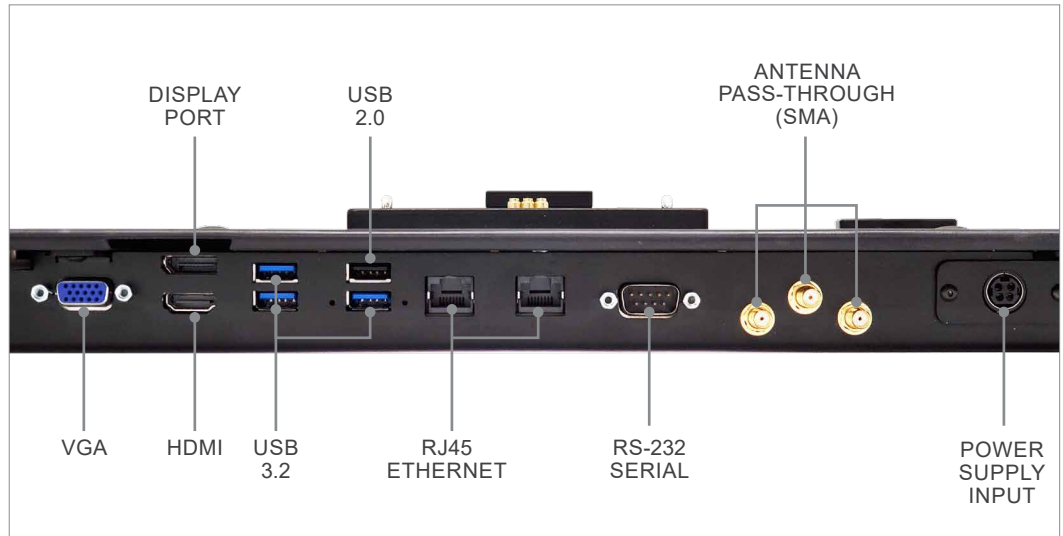

PRODUCT MEASUREMENTS

WEIGHT	HEIGHT	WIDTH	DEPTH
12.55 lbs	3.93 in	17.92 in	14.82 in

CERTIFICATES & TESTING

- Getac Certified
- 75G Shock Tested
- Vibration Tested: MIL-STD 810H Operational/Non-Operational
- Shock Crash Hazard: SAE J1455; Mechanical Shock: 40G; Bump: IEC 60068-2-27
- Cycle Test: Latch, Lock, and Docking Connector - 30,000 Cycles
- Environmental: Thermal Shock; High/Low Temperature Operational & Storage, Humidity
- FCC, CE, UKCA, RoHS Certified

INDUSTRIES

PUBLIC SAFETY

ENTERPRISE & UTILITIES

MILITARY

FEATURES & BENEFITS

- CNC aluminum construction
- Genuine Getac electronics for maximum reliability
- Ergonomic design for safety and usability
- Universal VESA 75 hole mounting pattern
- Lowest profile footprint to maximize user comfort and safety
- Key lockable for added theft deterrence
- Lightweight, high-strength aluminum construction
- Rear facing connector ports
- Integrated cable management tie rail provides strain relief and increased connection reliability
- Screen support to aid reduction of vibration effects and lessen wear on device hinges
- 3 year limited warranty

GAMBERJOHNSON.COM
+1 (800) 756-9198
SALES@GAMBERJOHNSON.COM

MOUNT IT. POWER IT. CARRY IT.

GETAC X600 LAPTOP DOCKING STATION

PORT REPLICATION

- Getac Certified Electronics
- RJ45 2.5 Gbps (2)
- USB 3.2 Gen2 - rear (3)
- USB 2.0 - rear (1)
- USB 2.0 - front (2)
- VGA (1)
- Display Port (1)
- HDMI (1)
- RS-232 Serial (1)
- Power Input: 19 Vdc
- Antenna: TRI RF (SMA) (optional)

PRODUCT SELECTION

ITEM NUMBER	DESCRIPTION	USB 3.2 Gen2	USB 2.0	VGA	Display Port	HDMI	RS-232 Serial	Antenna RF
7300-0600-00	Getac X600 Vehicle Docking Station NO RF	3	3	1	1	1	1	None
7300-0600-03	Getac X600 Vehicle Docking Station TRI RF	3	3	1	1	1	1	Tri (SMA)
X600 Kits: Include Power Adapter								
7300-0600-10	Getac X600 Vehicle Docking Station NO RF With Power Adapter	3	3	1	1	1	1	None
7300-0600-13	Getac X600 Vehicle Docking Station TRI RF With Power Adapter	3	3	1	1	1	1	Tri (SMA)