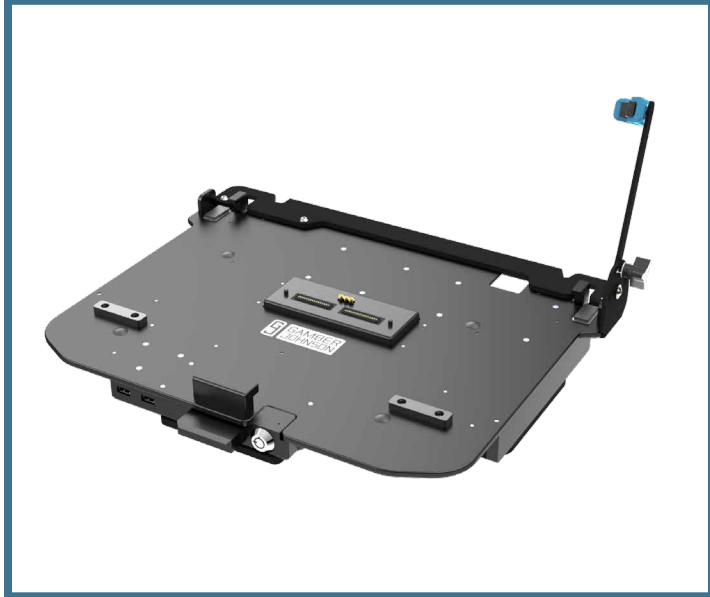

a **TEAM GJ** brand

GETAC X600 LAPTOP DOCKING STATION

Our docking station for the Getac X600 laptop is designed to withstand the most extreme and harshest environments in the world. Manufactured from lightweight, high grade aluminum ensures this rugged mounting solution will maintain reliability whatever the situation.

PRODUCT MEASUREMENTS

WEIGHT	HEIGHT	WIDTH	DEPTH
12.55 lbs	3.93 in	17.92 in	14.82 in

CERTIFICATES & TESTING

- Getac Certified
- 75G Shock Tested
- Vibration Tested: MIL-STD 810H Operational/Non-Operational
- Shock Crash Hazard: SAE J1455; Mechanical Shock: 40G; Bump: IEC 60068-2-27
- Cycle Test: Latch, Lock, and Docking Connector - 30,000 Cycles
- Environmental: Thermal Shock; High/Low Temperature Operational & Storage, Humidity
- FCC, CE, UKCA, RoHS Certified

INDUSTRIES

PUBLIC SAFETY

ENTERPRISE & UTILITIES

MILITARY

FEATURES & BENEFITS

- CNC aluminum construction
- Genuine Getac electronics for maximum reliability
- Ergonomic design for safety and usability
- Universal VESA 75 hole mounting pattern
- Lowest profile footprint to maximize user comfort and safety
- Key lockable for added theft deterrence
- Lightweight, high-strength aluminum construction
- Rear facing connector ports
- Integrated cable management tie rail provides strain relief and increased connection reliability
- Screen support to aid reduction of vibration effects and lessen wear on device hinges
- 3 year limited warranty

GAMBERJOHNSON.COM
+1 (800) 756-9198
SALES@GAMBERJOHNSON.COM

MOUNT IT. POWER IT. CARRY IT.

GETAC X600 LAPTOP DOCKING STATION

PORT REPLICATION

- Getac Certified Electronics
- RJ45 2.5 Gbps (2)
- USB 3.2 Gen2 - rear (3)
- USB 2.0 - rear (1)
- USB 2.0 - front (2)
- VGA (1)
- Display Port (1)
- HDMI (1)
- RS-232 Serial (1)
- Power Input: 19 Vdc
- Antenna: TRI RF (SMA) (optional)