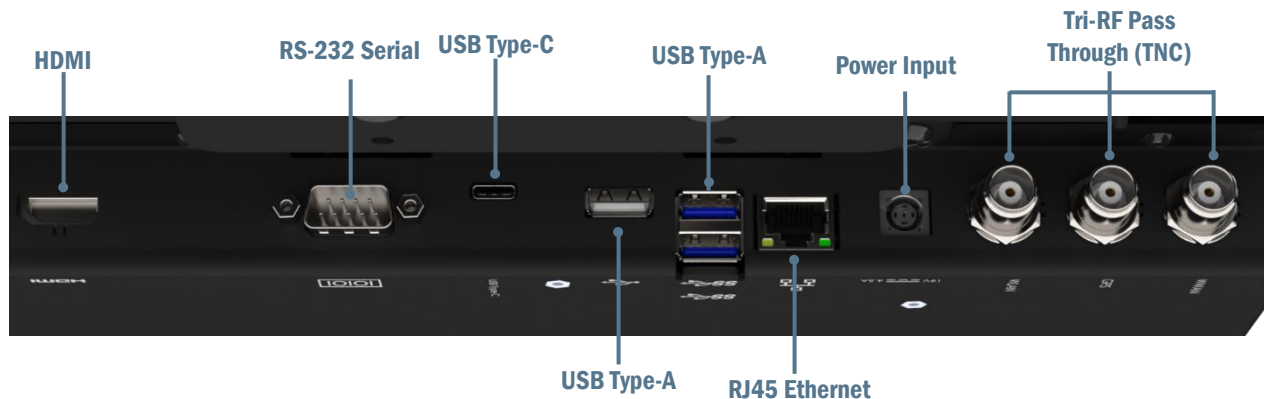

DOCKING STATION FOR DELL RUGGED LAPTOP

ITEM NUMBERS

- AS7.D902.100 - Docking Station For Dell Rugged Laptop Front Port Lite NPT
- AS7.D902.102 - Docking Station For Dell Rugged Laptop Front Port Lite TPT
- AS7.D902.110 - Docking Station For Dell Rugged Laptop Front Port Full NPT
- AS7.D902.112 - Docking Station For Dell Rugged Laptop Front Port Full TPT
- AS7.D903.100 - Docking Station For Dell Rugged Laptop Rear Port Lite NPT
- AS7.D903.102 - Docking Station For Dell Rugged Laptop Rear Port Lite TPT
- AS7.D903.110 - Docking Station For Dell Rugged Laptop Rear Port Full NPT
- AS7.D903.112 - Docking Station For Dell Rugged Laptop Rear Port Full TPT
- AS7.D902.104 - Cradle For Dell Rugged Laptop NPT
- AS7.D902.105 - Cradle For Dell Rugged Laptop TPT

* Versions with power adapter also available denoted by '-ps' suffix on part number

ITEM NUMBER	PORT REPLICATION							
	USB Type-C 5Gbps Speed 1.5A Output	USB Type-A 5Gbps Speed 1.5A Output	USB Type-A 480Mbps Speed 1.5A Output	RJ45 Ethernet 10/100mbs	RS-232 Serial (5V/1A MAX Pin 9)	19.5VDC Power Input	HDMI	Tri-RF Pass Through
AS7.D902.100	1	2	1	1	1	1	No	No
AS7.D902.102	1	2	1	1	1	1	No	Yes
AS7.D902.110	1	2	1	1	1	1	Yes	No
AS7.D902.112	1	2	1	1	1	1	Yes	Yes
AS7.D903.100	1	2	1	1	1	1	No	No
AS7.D903.102	1	2	1	1	1	1	No	Yes
AS7.D903.110	1	2	1	1	1	1	Yes	No
AS7.D903.112	1	2	1	1	1	1	Yes	Yes
AS7.D902.104	0	0	0	0	0	0	No	No
AS7.D902.105	0	0	0	0	0	0	No	Yes