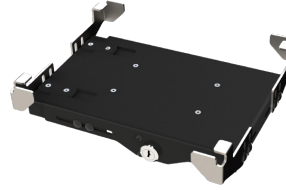

UNIVERSAL TABLET CRADLES

ITEM NUMBERS:

- AS7.U102.100 Standard Cradle
- AS7.U102.101 Standard Cradle with Alternative Clamps
- AS7.U102.300 XL Cradle

- Device dimensions:
  - **AS7.U102.100**
    Width 9.375" to 11.5"
    Depth 6.25" to 8.5"
    Height 0.25" to 1.0"
  - **AS7.U102.101**
    Width: 9.375" to 11.5"
    Depth: 6.25" to 8.5"
    Height: 0.25" to 1.0"
  - **AS7.U102.300**
    Width 12" to 14.125"
    Depth 7.3" to 10.8"
    Height 0.359" to 1.2"
- User adjustable
- Extreme compact size preserves cabin space and ensures user safety
- CNC machined aluminum construction
- Key locking mechanism for increased security
- Limited Lifetime Warranty

CERTIFICATES & TESTING:

- ROHS, FCC, CE
- MIL-STD 810G Shock/Vibration
- SAE J1455 Crash Test
- Cycle Tested – Locking and Docking Mechanism
- Environmental Tested – High/Low Temperature, Humidity