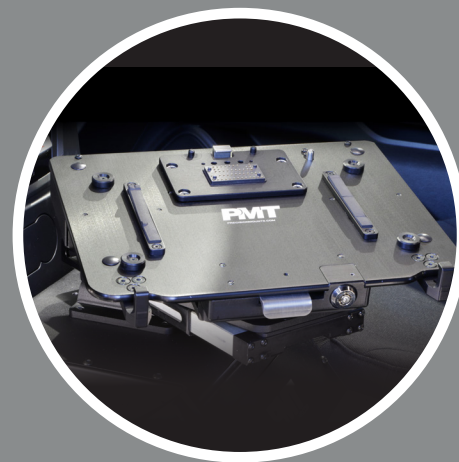

DOCKING STATIONS

FOR YOUR LAPTOP AND TABLET

PMT precision
mounting
technologies

DELL LATITUDE 12-14 RUGGED LAPTOP FRONT PORT VEHICLE DOCK

ITEM NUMBERS:

- AS7.D900.100 Advanced NO RF
- AS7.D900.103 Advanced TRI RF
- AS7.D900.104 No Electronics Cradle

- Compatible with Dell laptop models 5404 / 5414 / 5420 / 5424 / 5430, 7204 / 7214, 7330, 7404 / 7414 / 7424
- Advanced port replication includes: VGA, HDMI, Serial RS232 (x2), Ethernet, USB 3.0 (x3)
- Front facing ports keeps cables within footprint of the dock
- Convenient user access to side-facing status light indicator, USB 2.0 and speaker/mic ports
- Integrated cable management tie rail
- Optional RF for WiFi, GPS, and cellular
- Extreme compact size preserves cabin space and ensures user safety
- CNC machined aluminum construction
- Auto-latching feature for operator safety
- Floating connector design ensures reliable operation
- Convenient, front-located push-to-release latch
- Key lockable for added theft deterrence
- Features OEM Dell electronics
- Available in no-electronics cradle versions
- 3-Year Limited Warranty

CERTIFICATES & TESTING:

- ROHS, FCC, CE
- MIL-STD 810G Shock/Vibration
- SAE J1455 Crash Test
- Cycle Tested – Locking and Docking Mechanism
- Environmental Tested – High/Low Temperature, Humidity

DELL LATITUDE 12-14 RUGGED LAPTOP REAR PORT VEHICLE DOCK