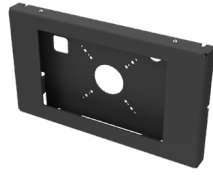

ENCLOSURE FOR DELL OPTIPLEX MICRO OPTICAL DISK DRIVE

ITEM NUMBERS:
AS9.C080.100 Enclosure For Dell Optiplex Micro ODD

- Compatible with Dell Optiplex Micro desktop computer and Dell DW316 Optical Disk Drive
- Combines desktop computer case and external disk drive into a single unit
- Compact low profile design to minimize occupied desk space
- Cable management zip ties included
- Foam mounting feet for reduced friction
- Limited Lifetime Warranty