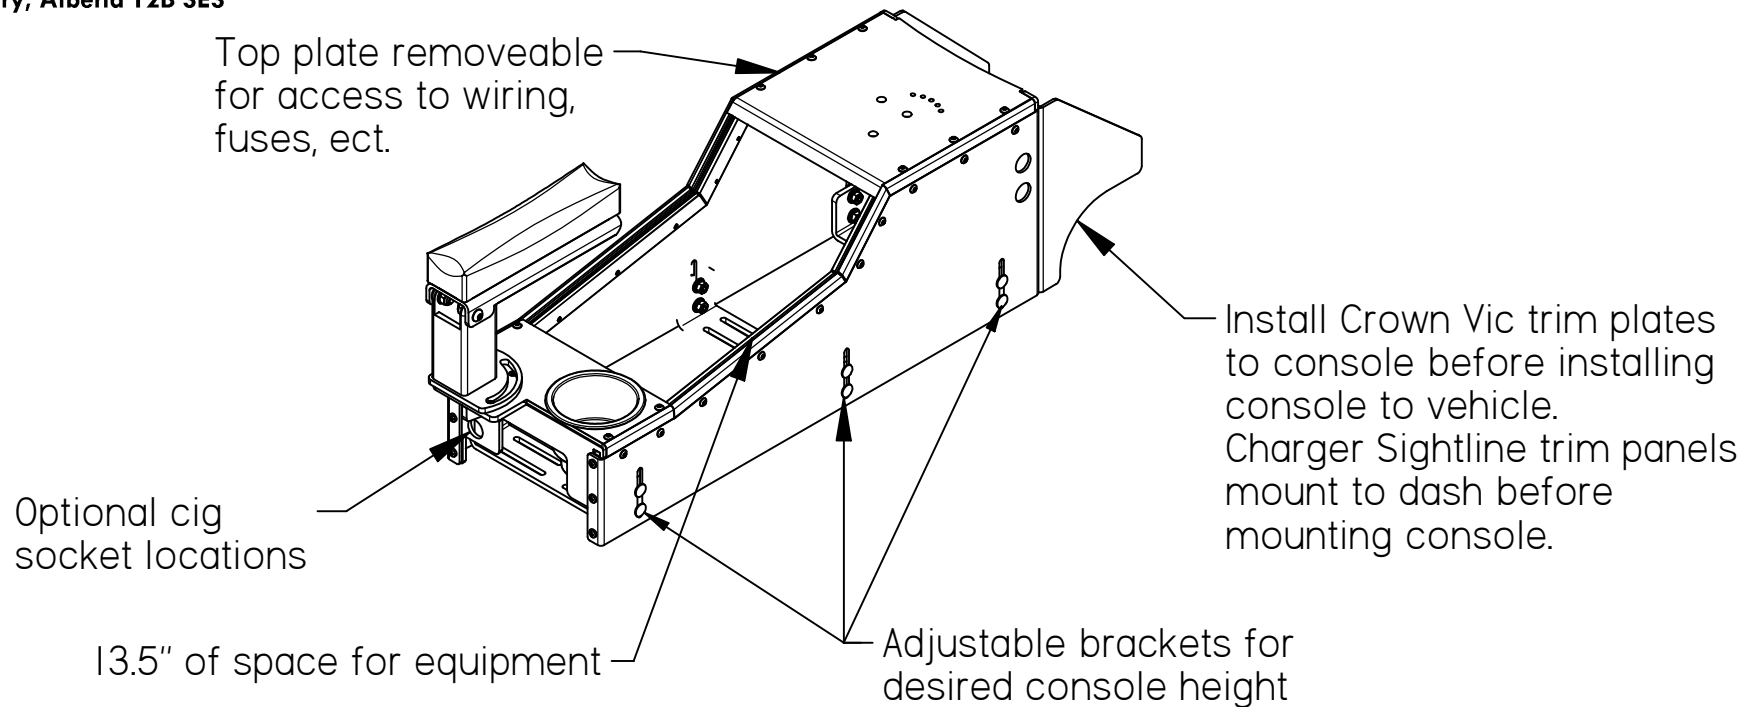

Sightline Console Spec Sheet

- 9.125" width x 26" length x 8.5" height
- All aluminum construction
- Accepts a number of Laptop Docking Stations and mounts
- Customizable with many different accesories and features
- "Break-away" armrest adjusts for taller/shorter operators on the fly, and swivels out of the way in the event of a collision