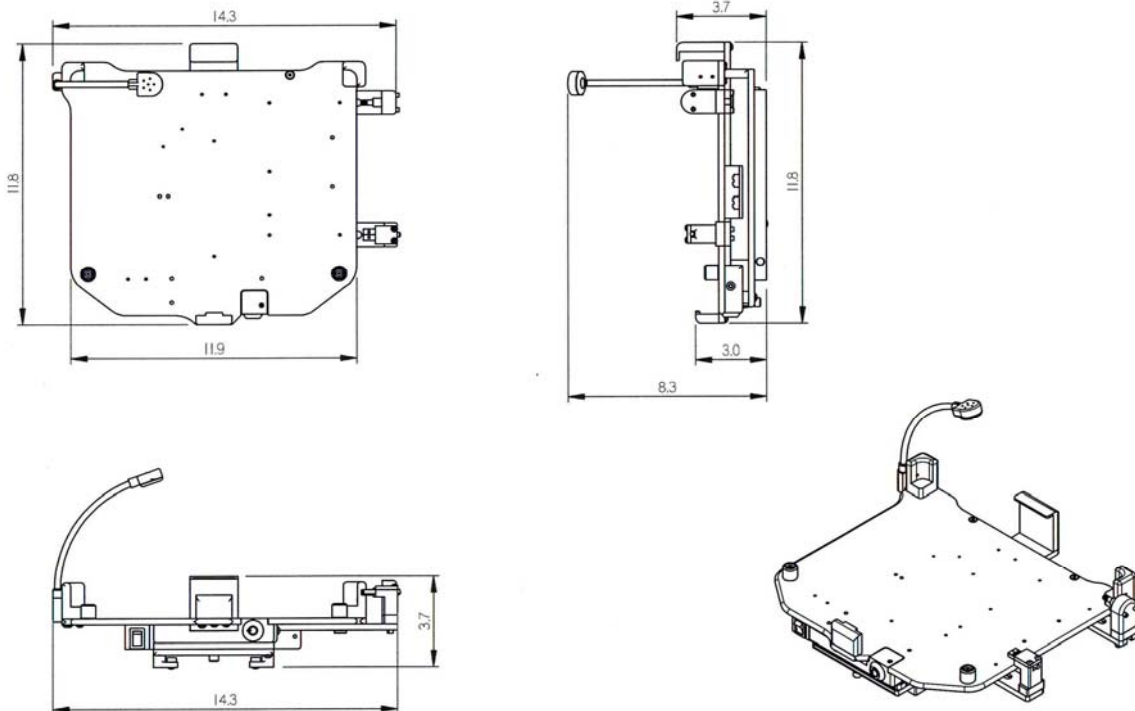

Panasonic CF74 Docking Station Specifications

- **Constructed of aircraft grade aluminum**
 - It is strong, less prone to vibration and can be worked within end user vehicle repair shops if additions to equipment have to be made. The metal is blunted by keeping edges well rounded and using ¼" inch thick metal wherever impalement possibilities might exist
- **1 USB Port with Power**
 - **The Docking station will provide 1 USB port and power to the dock.**
- **Capture Key Locking System**
 - The key must be removed from the dock to insure the unit is airbag safe. This docking station is Airbag Safe certified (does not cut the airbag) and is also theft proof to a time of 5 minutes.
- Includes Panasonic authorized Lind Power Cord.
- The CF74 docking station measures 14.3 in. wide x 11.8 in. deep x 3.700 in. height.
- **Standard 1 year Manufactures Warrantee (excludes physical damage and occupant misuse).**
- **Note: Precision Mounting Technologies docking stations has passed all military 810EF milstandard testing.**