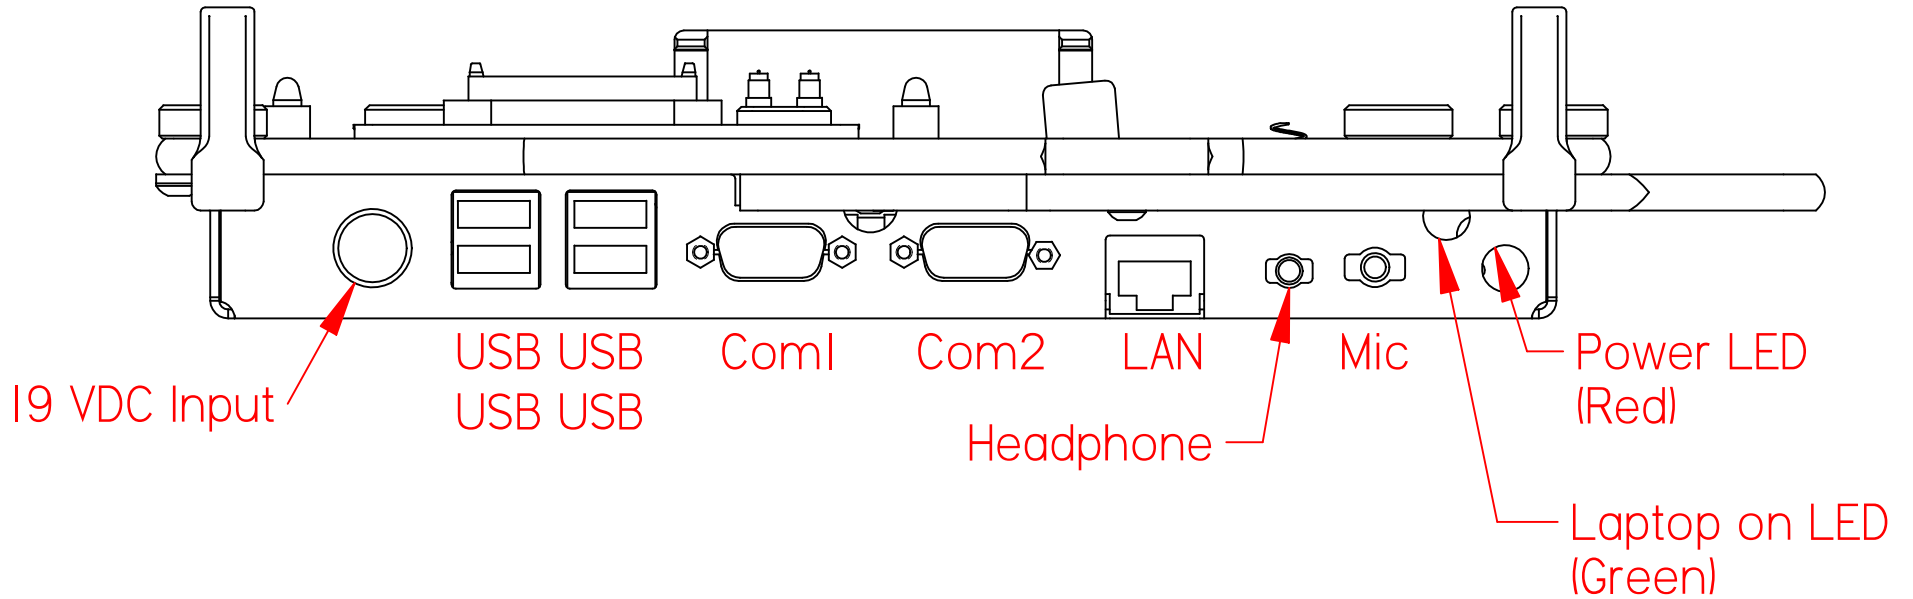

Getac V200 Port Layout

Front View

Back View

2322-49th Ave. South East
Calgary, Alberta T2B 3E3