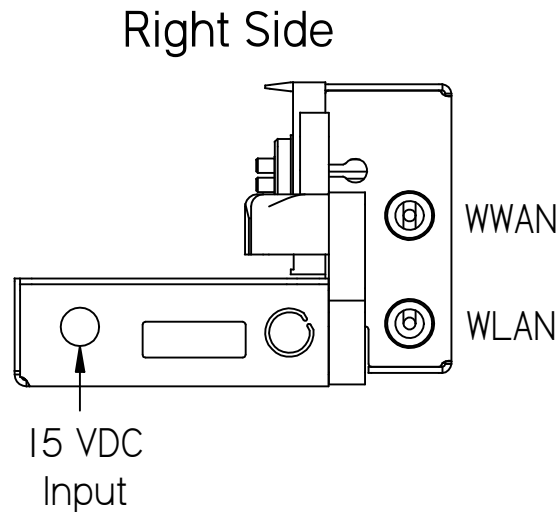

CF3I Port Layout

2322-49th Ave. South East
Calgary, Alberta T2B 3E3

Note:
This ethernet port is not available when using a CF30 computer in a CF3I Dock.