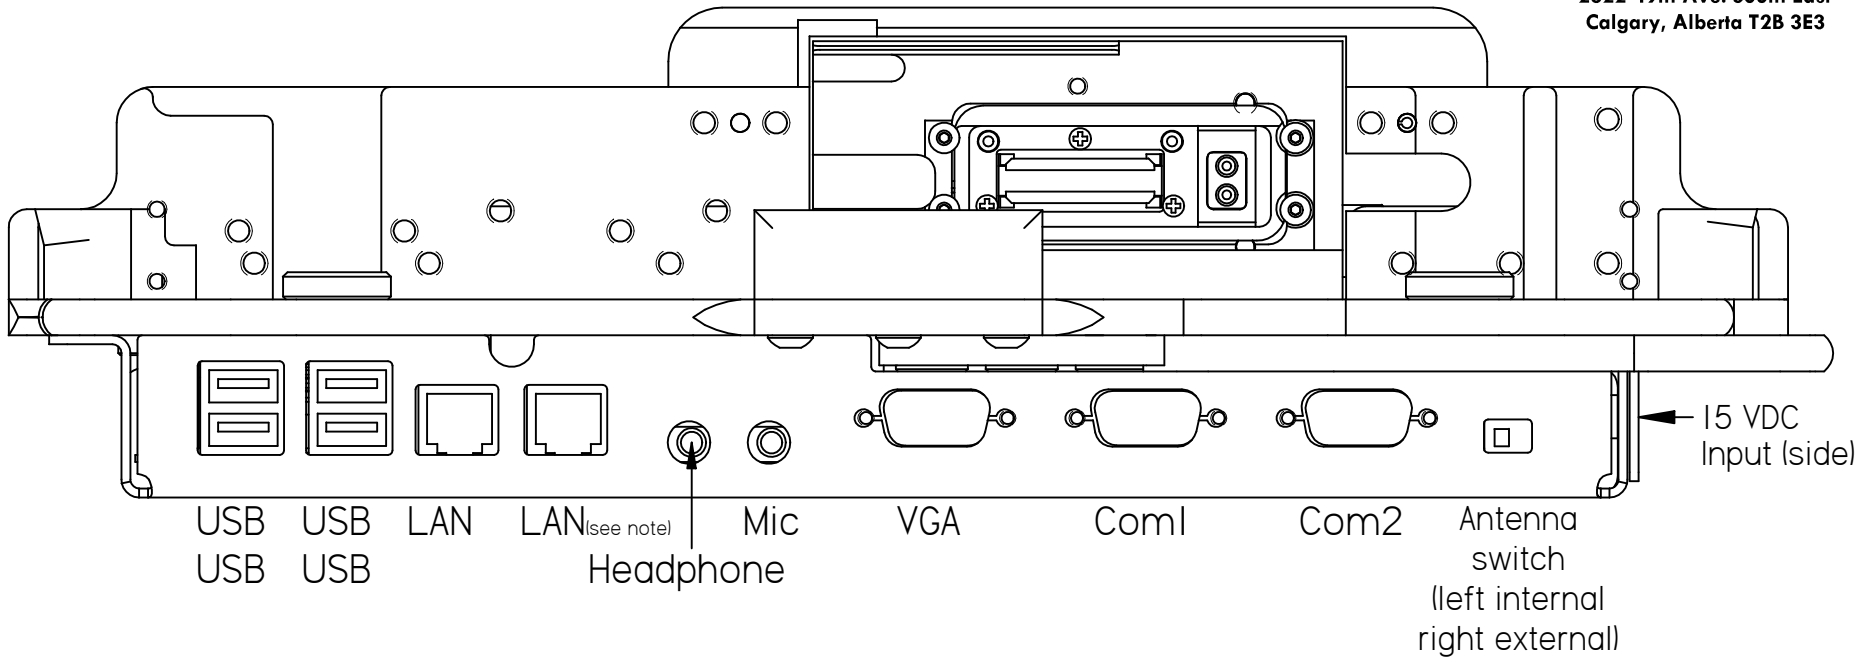

CF3I Port Layout

2322-49th Ave. South East
Calgary, Alberta T2B 3E3

Note:
This ethernet port is not available when using a CF30 computer in a CF3I Dock.