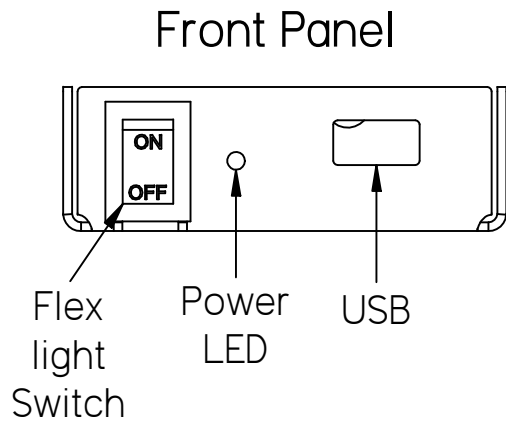

CF3I Port Layout

2322-49th Ave. South East
Calgary, Alberta T2B 3E3

Note:
This ethernet port is not available when using a CF30 computer in a CF3I Dock.