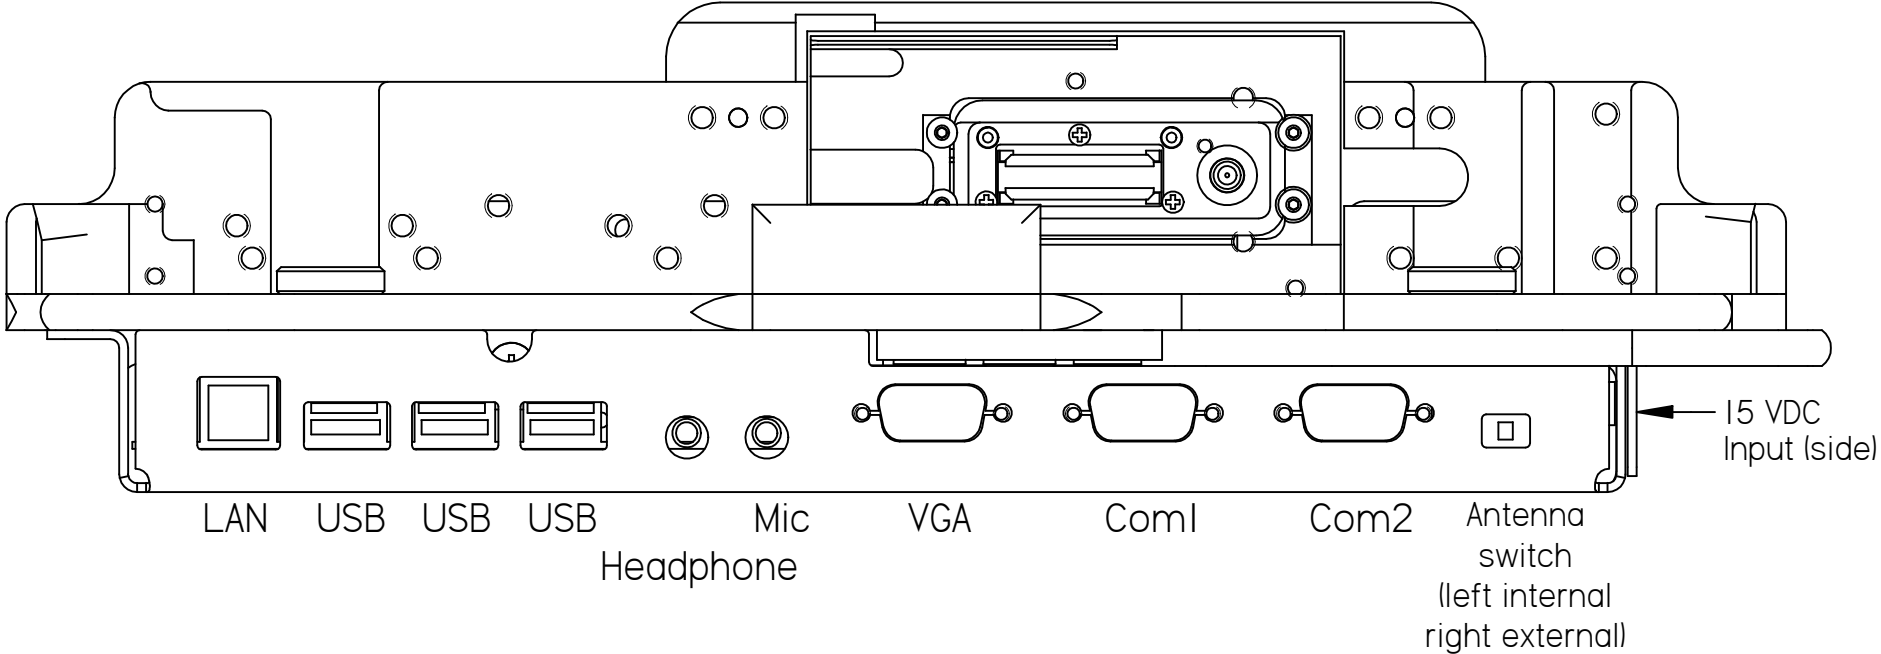

CF30 Port Layout

**PRECISION
MOUNTING
TECHNOLOGIES**
precisionmounts.com
2322-49th Ave. South East
Calgary, Alberta T2B 3E3