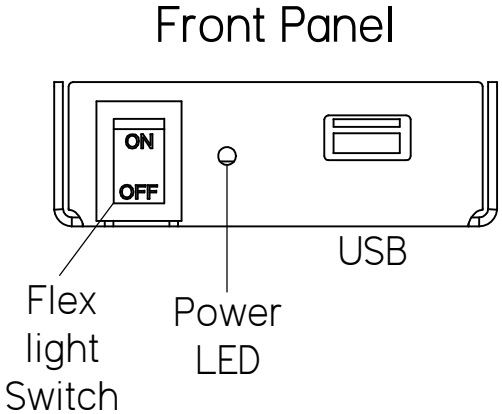

CF30 Port Layout

**PRECISION
MOUNTING
TECHNOLOGIES**
precisionmounts.com
2322-49th Ave. South East
Calgary, Alberta T2B 3E3