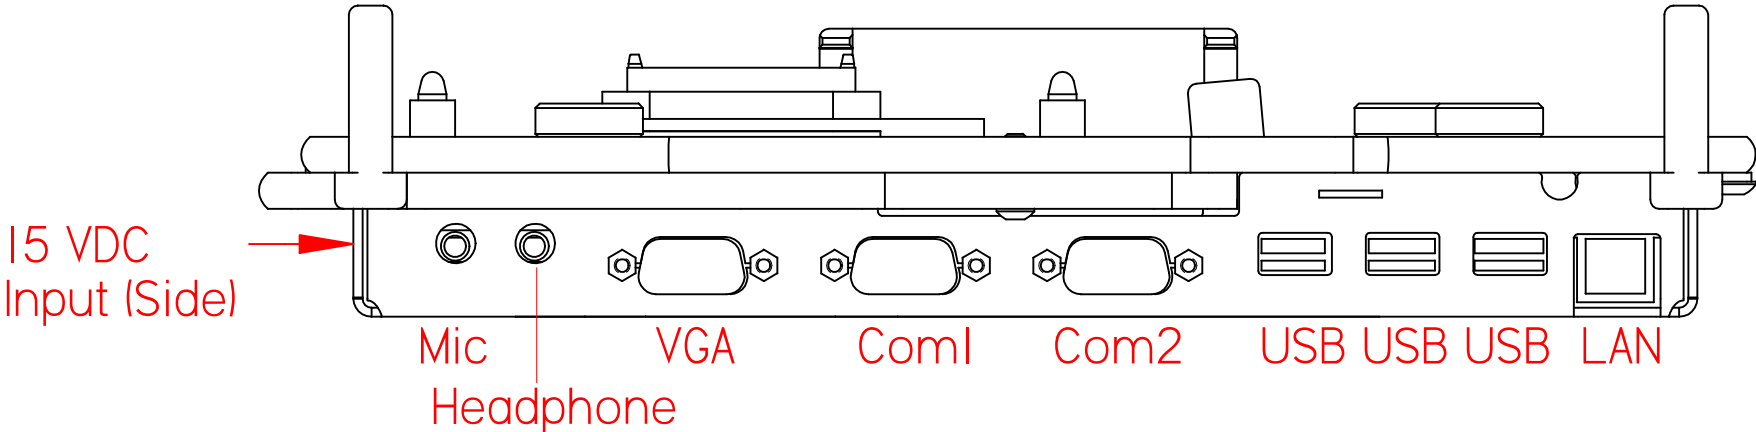

# CFI9 Port Layout

Front View

Right Side View

2322-49th Ave. South East  
Calgary, Alberta T2B 3E3